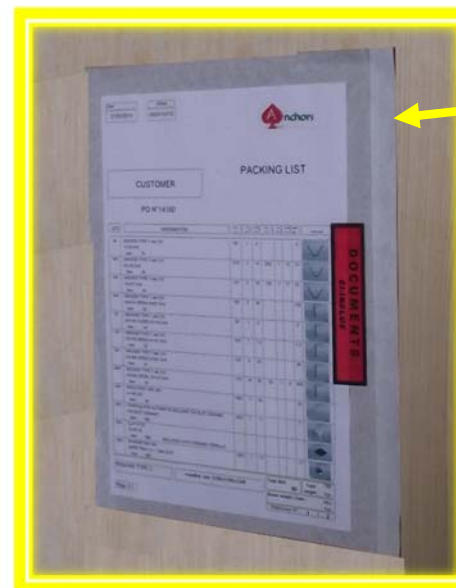

France – phone : + 33 3 66 50 00 30

anchorscontact@gmail.com

www.anchorsforrefractory.com

PACKING TYPE C

USUAL PACKING FOR EXPORT OUT OF EUROPE, BY CONTAINER OR TRUCKS

THREE EXPORT CASE TYPES

1100 X 1100 X 2010 mm - (56 STANDARD BOXES)

1100 X 1100 X 1240 mm - (32 STANDARD BOXES)

1100 X 1100 X 730 mm - (16 STANDARD BOXES)

TWO PACKING LISTS PER CASE

France – phone : + 33 3 66 50 00 30

anchorscontact@gmail.com

www.anchorsforrefractory.com

PACKING TYPE D

THREE HEAVY WOODEN CASE TYPES

1110 X 1110 X 2020 mm

1110 X 1110 X 1250 mm

1110 X 1110 X 730 mm

TWO PACKING LISTS PER CASE

PACKING TYPE E

TWO EXPORT CASE TYPES

ANCHORS IN BULK