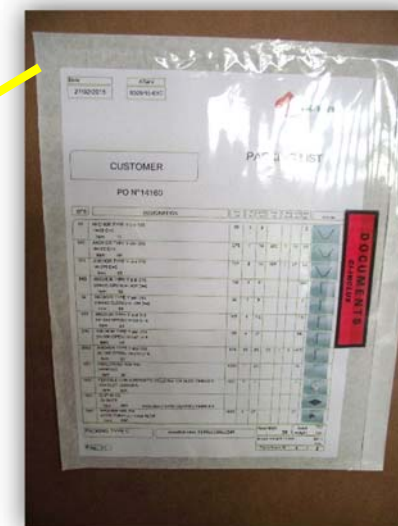

ANCHORS IN BULK

1100 X 1100 X 1240 mm

1100 X 1100 X 730 mm

TWO PACKING LISTS PER CASE

France – phone : + 33 3 66 50 00 30

anchorscontact@gmail.com

www.anchorsforrefractory.com