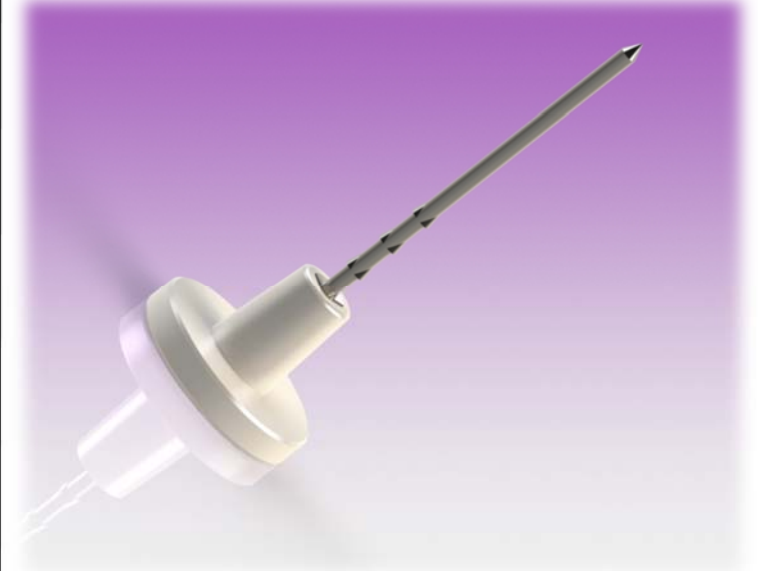

D-ANCHORS FOR FIBRE LININGS

CUP – 025

CERAMIC CUPLOCKS

Options :

Our recommendations :

- To use with FIBERFIX (Page D3-01)
- Cuplocks suitable for INSULTWIST (Page D4-01) ON REQUEST

France – phone : + 33 3 66 50 00 30
anchorscontact@gmail.com
www.anchorsforrefractory.com