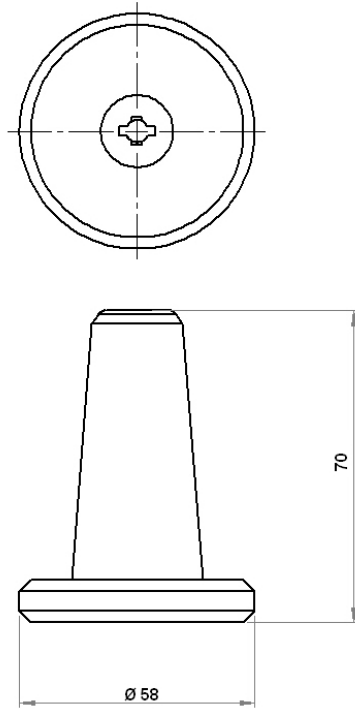

CUP – 050

CERAMIC CUPLOCKS

Options :

Our recommendations :

- To use with FIBERFIX (Page D3-01)
- Cuplocks suitable for INSULTWIST (Page D4-01) ON REQUEST

France – phone : + 33 3 66 50 00 30
anchorscontact@gmail.com
www.anchorsforrefractory.com