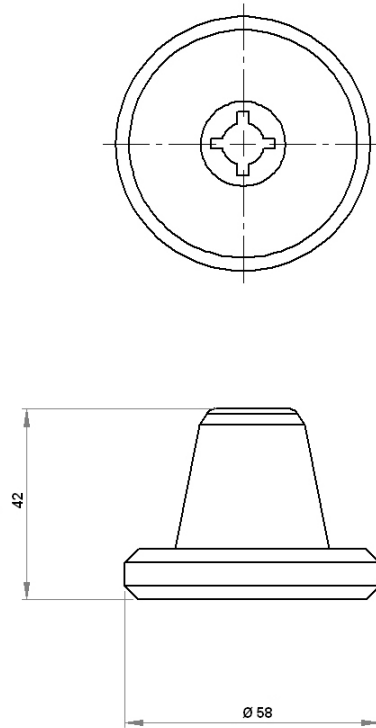

CUP – 025

CERAMIC CUPLOCKS