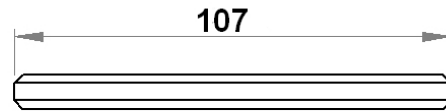

WAS CUP CERAMIC CUPLOCKS