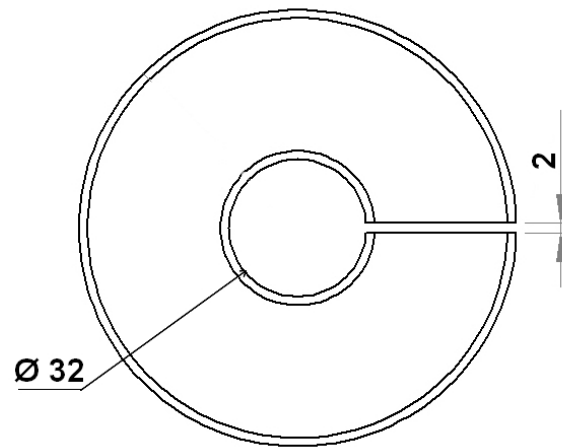

WAS CUP CERAMIC CUPLOCKS